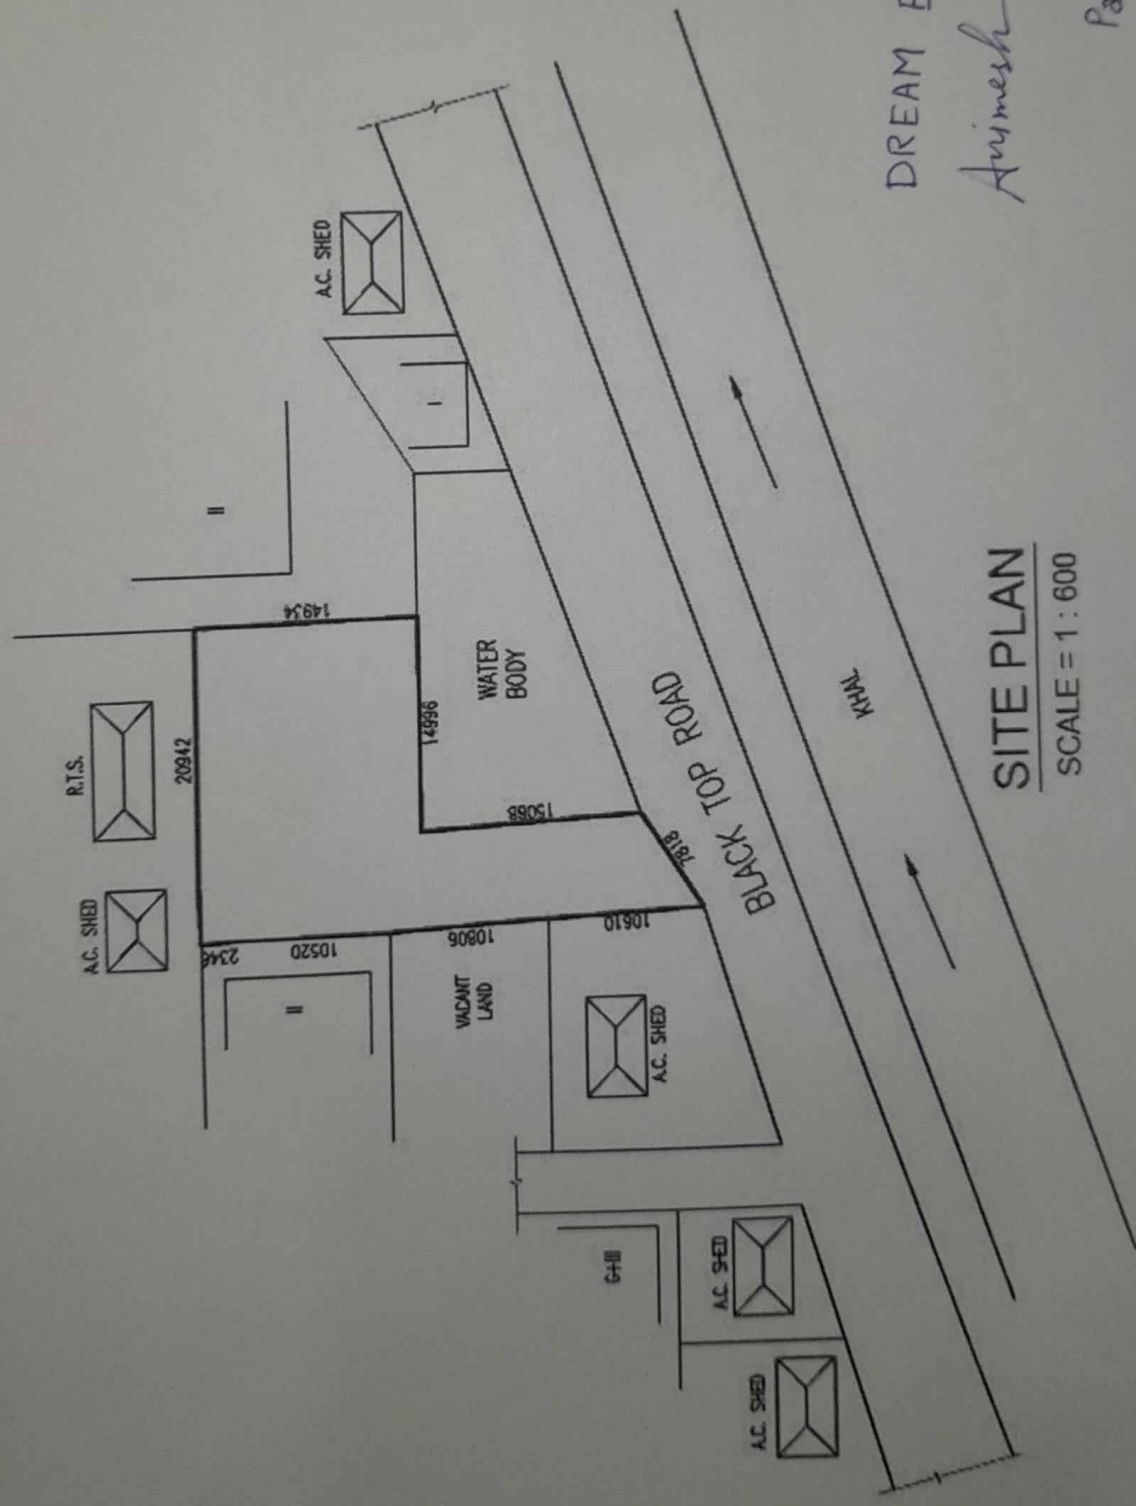

LOCATION PLAN OF PROPOSED G+III STORED RESIDENTIAL BUILDING AT PREMISES NO. 475/1, PURBAPUTIARY
DAKSHIN PARA, KOLKATA 700093

KEY PLAN

SCALE = 1:4000

DREAM EARTH

Animesh Chakraborty

Partner

SITE PLAN OF PROPOSED G+III STORED RESIDENTIAL BUILDING AT PREMISES NO. 475/1, PURBAPUTIARY DAKSHIN
PARA, KOLKATA 700093

DREAM EARTH

Animesh Chakraborty

Partner

SITE PLAN
SCALE = 1 : 600